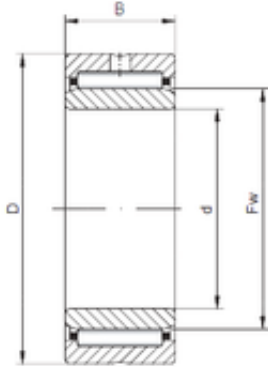

15 mm x 35 mm x 20 mm ISO NKIS15 needle roller bearings

Bearing No. NKIS15

Size	15x35x20 mm
Bore Diameter	15 mm
Outer Diameter	35 mm
Width	20 mm
d	15 mm
Fw	22 mm
D	35 mm
B	20 mm
C	20 mm

NKIS15 Bearing 2D drawings and 3D CAD models