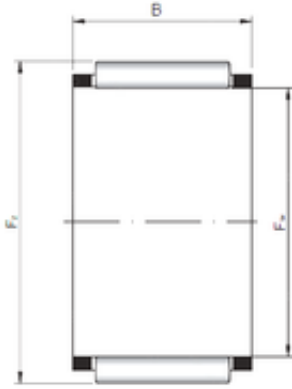

## ISO KBK12X16X13 needle roller bearings

Bearing No. KBK12X16X13

Size	12x16x13 mm
Bore Diameter	12 mm
Outer Diameter	16 mm
Width	13 mm
Fw	12 mm
Ew	16 mm
B	13 mm
L	9,8 mm

KBK12X16X13 Bearing 2D drawings and 3D CAD models