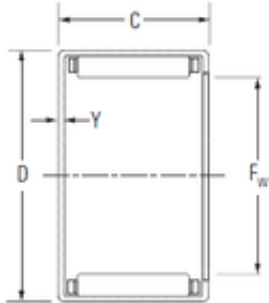

KOYO MJH-12121 needle roller bearings

MJH-12121 Bearing 2D drawings and 3D CAD models

Bearing No. MJH-12121

Size	19.050x26.988x19.05 mm
Bore Diameter	19.050 mm
Outer Diameter	26.988 mm
Width	19.05 mm
F _w	19.050 mm
D	26.988 mm
C	19.05 mm
Weight	0.031 Kg
Basic dynamic load rating (C)	19.08 kN
Basic static load rating (C ₀)	23.58 kN
(Grease) Lubrication Speed	12000 r/min
Bearing No.	MJH-12121
Y(max)	1.02
Cr	19.08
C _{0r}	23.58
C _u	3.70
Grease lub.	12000
Oil lub.	18000
(Refer.) Mass(kg)	0.031
Mounting inner ring	IR-812(1)