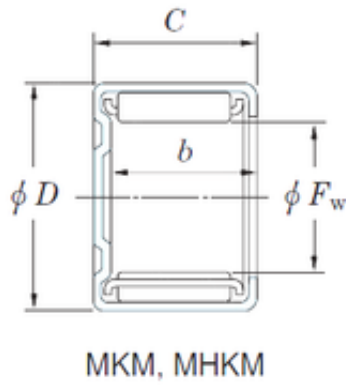

KOYO MKM3516 needle roller bearings

Bearing No. MKM3516

Size	35x42x16 mm
Bore Diameter	35 mm
Outer Diameter	42 mm
Width	16 mm
Fw	35 mm
D	42 mm
C	16 mm
b	13,3 mm
Weight	0,039 Kg
Basic dynamic load rating (C)	18,5 kN
Basic static load rating (C0)	34,7 kN

MKM3516 Bearing 2D drawings and 3D CAD models