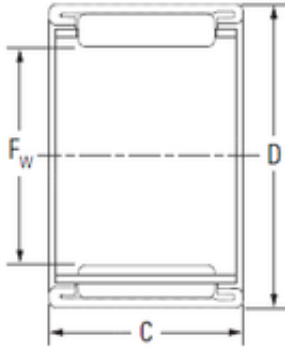

## KOYO BTM2512 needle roller bearings

Bearing No. BTM2512

Size	25x32x12 mm
Bore Diameter	25 mm
Outer Diameter	32 mm
Width	12 mm
Fw	25 mm
D	32 mm
C	12 mm
Weight	0,019 Kg
Basic dynamic load rating (C)	9,05 kN
Basic static load rating (C0)	12,4 kN
(Grease) Lubrication Speed	8500 r/min

BTM2512 Bearing 2D drawings and 3D CAD models