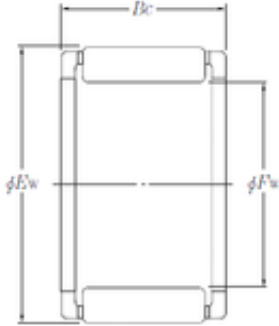

NTN PK28 × 37 × 20.8X needle roller bearings

Bearing No. PK28 × 37 × 20.8X

Bore Diameter	28 mm
Outer Diameter	37 mm
Fw	28 mm
Ew	37 mm
Bc	20.8 mm
Weight	0.0480 Kg
Basic dynamic load rating (C)	32,5 kN
Basic static load rating (C0)	41,5 kN

PK28 × 37 × 20.8X Bearing 2D drawings and 3D CAD models