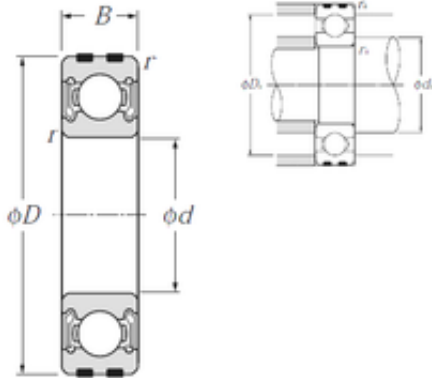

## 50 mm x 90 mm x 20 mm NTN EC-6210LLB deep groove ball bearings

Bearing No. EC-6210LLB

Size	50x90x20 mm
Bore Diameter	50 mm
Outer Diameter	90 mm
Width	20 mm
d	50 mm
D	90 mm
B	20 mm
C	20 mm
r min.	1,1 mm
da min.	56,5 mm
da max	60 mm
Da max.	83,5 mm
ra max.	1 mm
Weight	0,444 Kg
Basic dynamic load rating (C)	35 kN
Basic static load rating (C0)	23,2 kN
(Grease) Lubrication Speed	7 100 r/min

EC-6210LLB Bearing 2D drawings and 3D CAD models