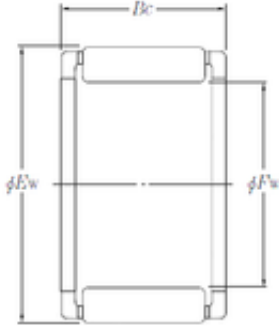

## NTN PK19 × 25 × 15.8X1 needle roller bearings

Bearing No. PK19 × 25 × 15.8X1

Bore Diameter	19 mm
Outer Diameter	25 mm
Fw	19 mm
Ew	25 mm
Bc	15.8 mm
Weight	0.0150 Kg
Basic dynamic load rating (C)	14,3 kN
Basic static load rating (C0)	17 kN

PK19 × 25 × 15.8X1 Bearing 2D drawings and 3D CAD models