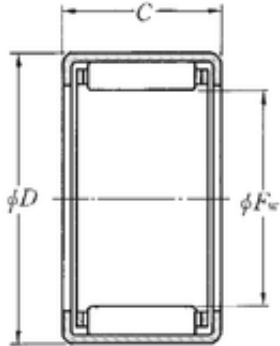

## NTN DCL1416 needle roller bearings

Bearing No. DCL1416

Size	22.225x28.575x25.4 mm
Bore Diameter	22,225 mm
Outer Diameter	28,575 mm
Width	25,4 mm
Fw	22,225 mm
D	28,575 mm
C	25,4 mm
Weight	0,034 Kg
Basic dynamic load rating (C)	24,1 kN
Basic static load rating (C0)	39,5 kN
(Grease) Lubrication Speed	7 500 r/min

DCL1416 Bearing 2D drawings and 3D CAD models