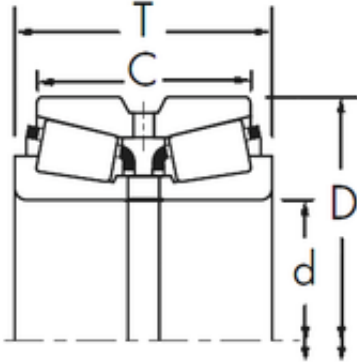

## Timken L357049/L357010CD+L357049XA tapered roller bearings

Bearing No. L357049/L357010CD+L357049XA

L357049/L357010CD+L357049XA Bearing 2D drawings and 3D CAD models

Size	304.8x393.7x107.95 mm
Bore Diameter	304,8 mm
Outer Diameter	393,7 mm
Width	107,95 mm
d	304,8 mm
D	393,7 mm
T	107,95 mm
C	82,55 mm
R	6,4 mm
r	1,5 mm