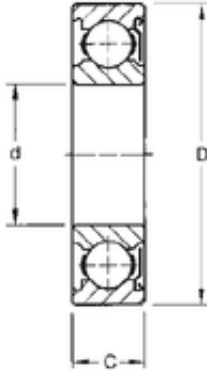

110 mm x 175 mm x 30 mm Timken 122WD2N deep groove ball bearings

Bearing No. 122WD2N

Size	110x175x30 mm
Bore Diameter	110 mm
Outer Diameter	175 mm
Width	30 mm
d	110 mm
D	175 mm
B	30 mm
C	30 mm
Weight	3,157 Kg
Basic dynamic load rating (C)	116 kN

122WD2N Bearing 2D drawings and 3D CAD models