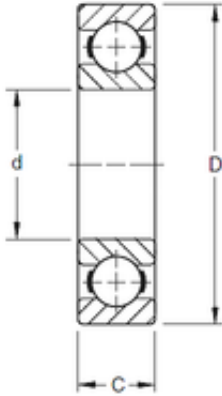

## 177,8 mm x 241,3 mm x 31,75 mm Timken 70BIC309 deep groove ball bearings

Bearing No. 70BIC309

Size	177.8x241.3x31.75 mm
Bore Diameter	177,8 mm
Outer Diameter	241,3 mm
Width	31,75 mm
d	177,8 mm
D	241,3 mm
B	31,75 mm
C	31,75 mm
Weight	4,8 Kg
Basic dynamic load rating (C)	118 kN

70BIC309 Bearing 2D drawings and 3D CAD models