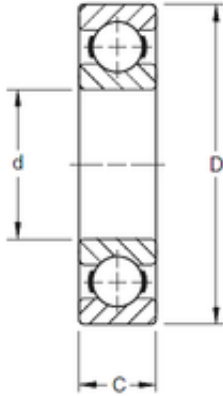

## 5 mm x 19 mm x 6 mm Timken 35K deep groove ball bearings

Bearing No. 35K

Size	5x19x6 mm
Bore Diameter	5 mm
Outer Diameter	19 mm
Width	6 mm
d	5 mm
D	19 mm
B	6 mm
C	6 mm
Weight	0,009 Kg
Basic dynamic load rating (C)	2,45 kN

35K Bearing 2D drawings and 3D CAD models